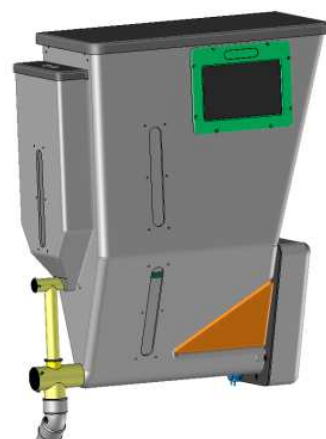

Why choose HippoVision®

Associated with HippoMeal®

- ✓ To control feeding and improve digestion by your horse.
- ✓ To economise on food and have a regularity of appropriate nutrition.
- ✓ Make saving on wasted food, claimed to be 4-5%
- ✓ To administer food complements mixed with food.
- ✓ To limit the stress of the horse by simultaneous distribution.
- ✓ To release staff to perform other duties.
- ✓ For the quality of the product, made from stainless steel.
- ✓ Rapid programming on a PC or tactile screen connected to a server via WIFI.