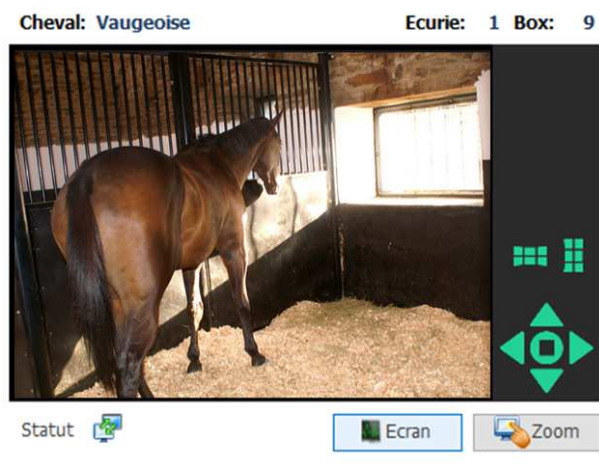

HippoCam[®]

With HippoCam in combination with HippoVision you can always have an eye on the horse box of your choice, zoom in on a particular area, and do an automatic vertical or horizontal scan at a specific time.

By having an internet connection, you can view the images of the chosen horse box from the outside on a digital tablet, a phone or a computer.

The HippoCam camera is bidirectional, remote controlled, very easy to use.

One or two anti-intrusion video cameras can be installed independently of the horse boxes with video recording and detection warning email.

The strong points of HippoCam[®]

- ✓ Know exactly the position of your horse in his box.
- ✓ Detect abnormal behavior
- ✓ Monitor foaling
- ✓ Scan the box horizontally and vertically with automatic return to origin
- ✓ Zoom on drinker or feeder
- ✓ Anti-intrusion option
- ✓ Control on the PC where you can view the whole stable horse box by horse box